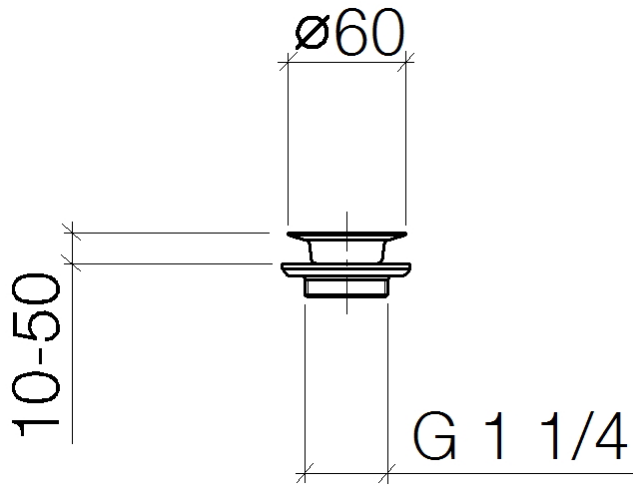

10 100 970

Fits: IMO, LULU, MADISON, MEM, TARA,
CL.1, LISSÉ, VAIA, META, CYO

	Dark Chrome	10 100 970-19
	Chrome	10 100 970-00
	Brushed Platinum	10 100 970-06
	Platinum	10 100 970-08
	Durabress (23kt Gold)	10 100 970-09
	Light Gold	10 100 970-26
	Brushed Light Gold	10 100 970-27
	Brushed Durabress (23kt Gold)	10 100 970-28
	Brushed Bronze	10 100 970-42
	Brushed Champagne (22kt Gold)	10 100 970-46
	Champagne (22kt Gold)	10 100 970-47
	Brushed Chrome	10 100 970-93
	Brushed Dark Platinum	10 100 970-99

Grated waste 1 1/4" - Dark Chrome

IMO

10 100 970

10 100 970

10 100 970

Parts for other
finishes can be found
here: [Chrome](#)